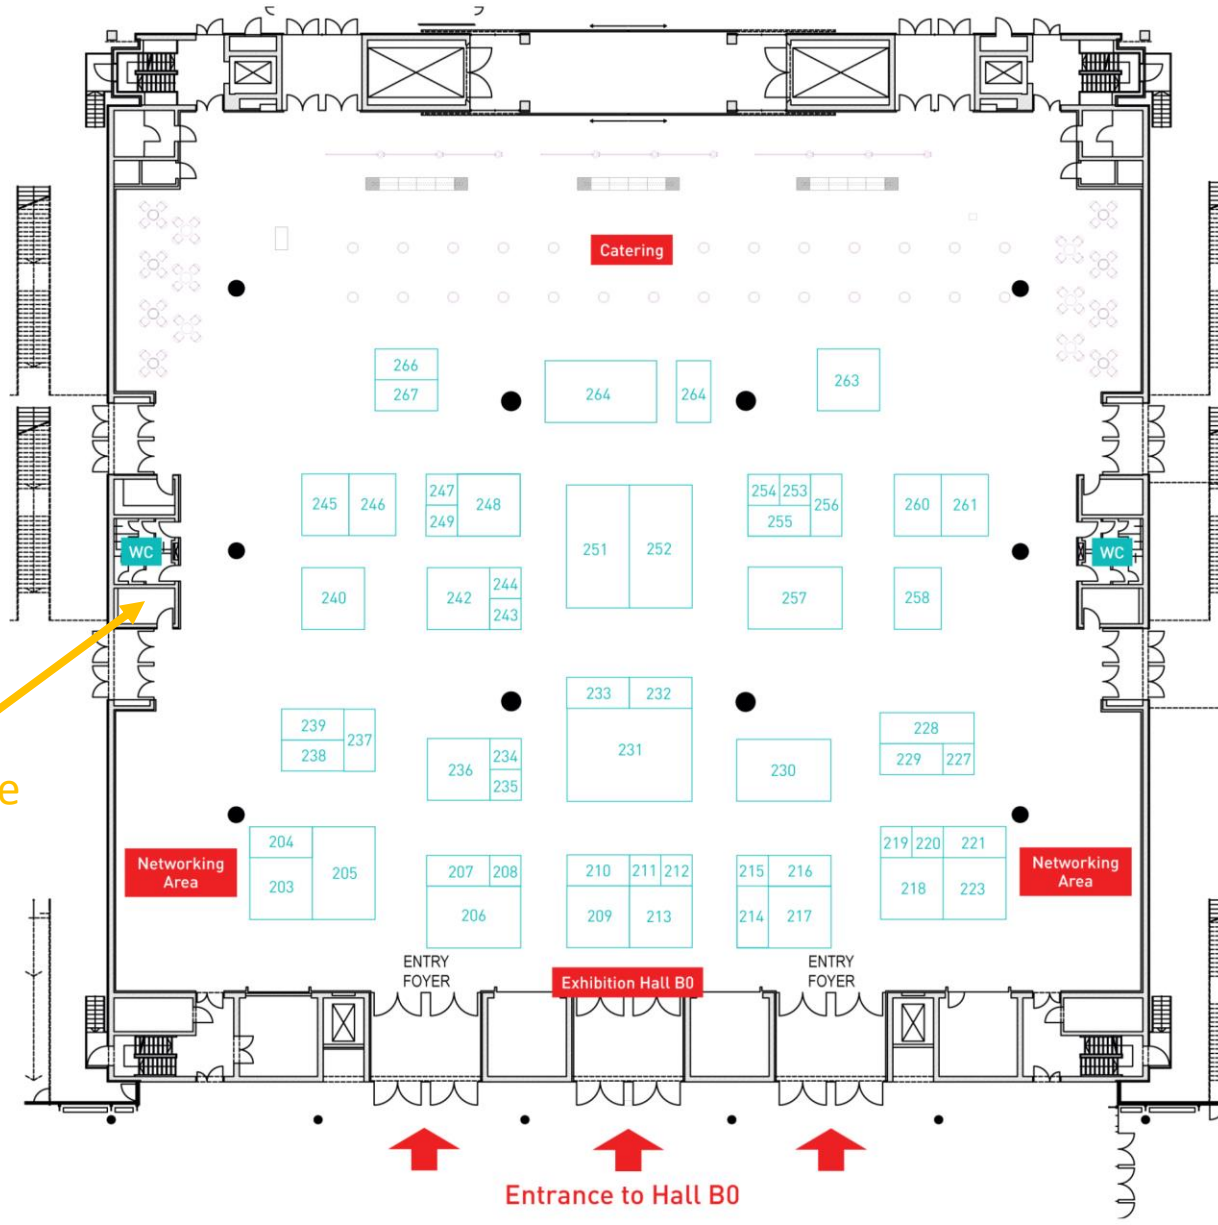

FOYER
GROUND FLOOR

2x Storage Rooms
0.334 & 0.335

HALL B0
GROUND FLOOR

Storage Room
0.108

FOYER
FIRST FLOOR

Storage
Room
no 11